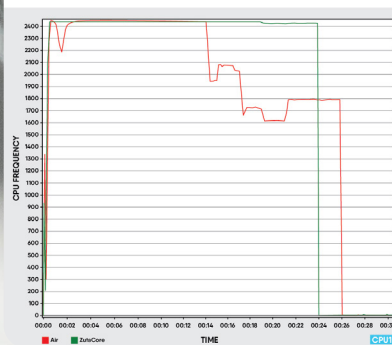

BOSTON LABS

AMD EPYC 7742 @25C in BOSTON QUATTRO 1264-TN-DC2

BOSTON LABS

DISCOVER THE FUTURE WITH BOSTON LABS: YOUR TESTING PARTNER

Are you navigating the ever-evolving landscape of new and enhanced technologies? We understand the challenge of making informed decisions for your upcoming projects. The task becomes even more daunting when you can't experience and assess the hardware firsthand prior to making a commitment.