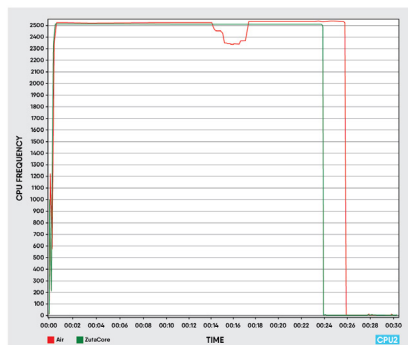

BOSTON LABS

AMD EPYC 7742 @25C in BOSTON QUATTRO 1264-TN-DC2

BOSTON LABS

DISCOVER THE FUTURE WITH BOSTON LABS: YOUR TESTING PARTNER

Are you navigating the ever-evolving landscape of new and enhanced technologies? We understand the challenge of making informed decisions for your upcoming projects. The task becomes even more daunting when you can't experience and assess the hardware firsthand prior to making a commitment.